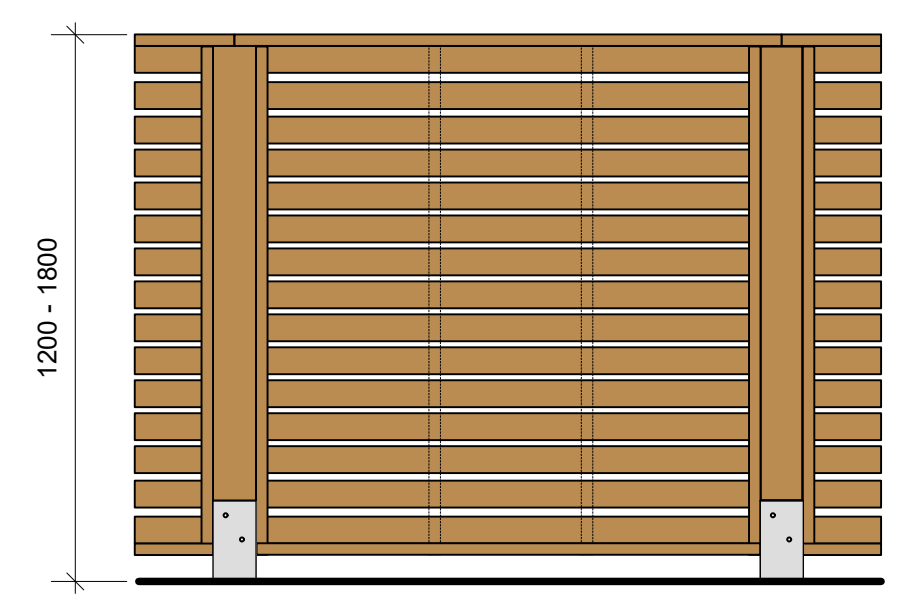

Recommended Nursery Stock

Category	Botanical Name	Common Name	Size	
Trees Total: 13	Acer griseum	Paperbark Maple	5cm cal.	
	Cercidiphyllum japonicum	Katsura Tree	6cm Cal.	
	Cercis canadensis	Eastern Redbud	6cm Cal.	
	Street Trees - Species to be determined		by the City of Victoria Parks Dept.	
Medium Shrubs Total: 22	Azalea japonica 'Herbert'	Herbert Evergreen Azalea	#5 Pot	
	Hydrangea macrophylla 'Lanarth White'	Lanarth White Hydrangea	#5 Pot	
	Hydrangea macrophylla 'Nikko Blue'	Nikko Blue Hydrangea	#5 Pot	
	Rhododendron macrophyllum	Pacific Rhododendron	#5 Pot	
Small Shrubs Total: 68	Sarcococca hookeriana var. humilis	Dwarf Sweet Box	#1 Pot	
Perennials, Annuals and Ferns Total: 145	Blechnum spicant	Deer Fern	#1 Pot	
	Dicentra x 'King of Hearts'	King Of Hearts Bleeding Heart	#1 pot	
	Fetuca glauca	Common Blue Fescue	#1 pot	
	Polystichum munifolium	Sword Fern	#1 Pot	

- Notes:**
- All work to be completed to current BCSLA Landscape Standards
 - All soft landscape to be irrigated with an automatic irrigation system

2 1200 - 1800mm ht. Wood Privacy Screen
Scale: 1:25

1 Landscape Concept Plan | 1964 Oak Bay Ave
Scale: 1:100