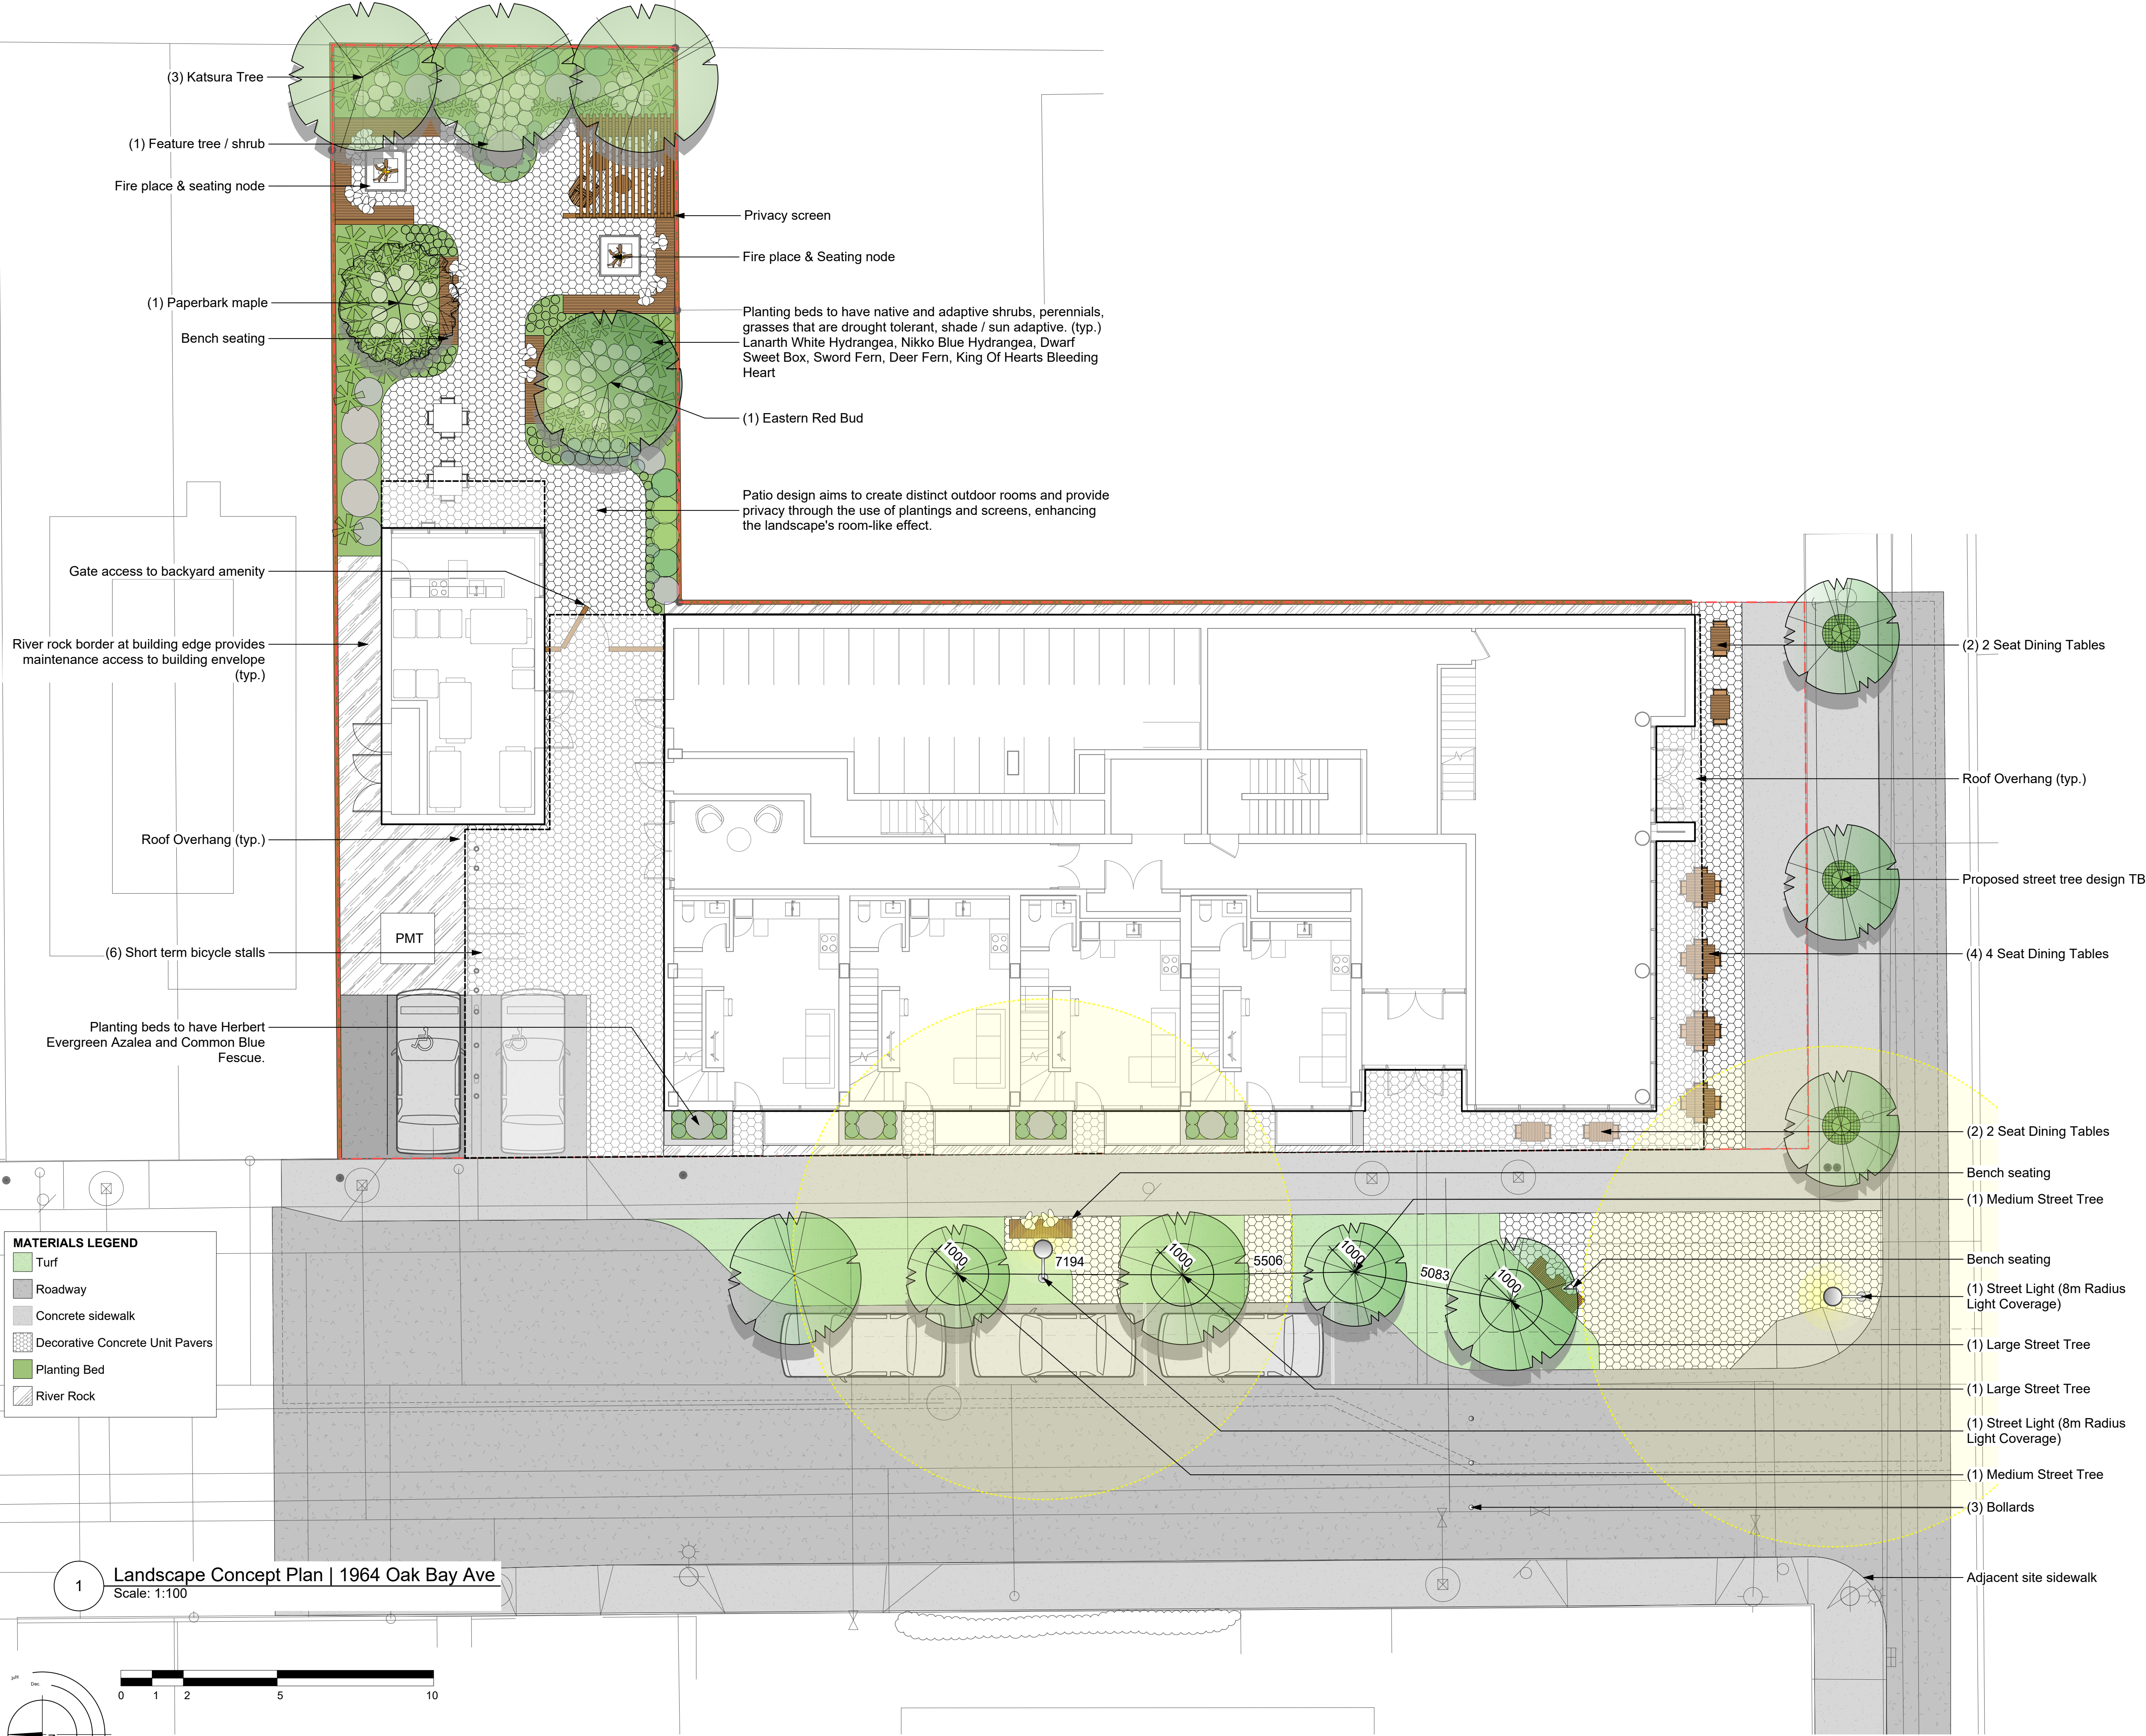

Recommended Nursery Stock

Category	Botanical Name	Common Name	Size	
Trees Total: 13	Acer griseum	Paperbark Maple	5cm cal.	
	Cercidiphyllum japonicum	Katsura Tree	6cm Cal.	
	Cercis canadensis	Eastern Redbud	6cm Cal.	
	Street Trees - Species to be determined		by the City of Victoria Parks Dept.	
Medium Shrubs Total: 22	Azalea japonica 'Herbert'	Herbert Evergreen Azalea	#5 Pot	
	Hydrangea macrophylla 'Lanarth White'	Lanarth White Hydrangea	#5 Pot	
	Hydrangea macrophylla 'Nikko Blue'	Nikko Blue Hydrangea	#5 Pot	
	Rhododendron macrophyllum	Pacific Rhododendron	#5 Pot	
Small Shrubs Total: 68	Sarcococca hookeriana var. humilis	Dwarf Sweet Box	#1 Pot	
Perennials, Annuals and Ferns Total: 145	Blechnum spicant	Deer Fern	#1 Pot	
	Dicentra x 'King of Hearts'	King Of Hearts Bleeding Heart	#1 pot	
	Fetuca glauca	Common Blue Fescue	#1 pot	
	Polystichum munifolium	Sword Fern	#1 Pot	

- Notes:**
- All work to be completed to current BCSLA Landscape Standards
 - All soft landscape to be irrigated with an automatic irrigation system

2 1200 - 1800mm ht. Wood Privacy Screen
Scale: 1:25

1 Landscape Concept Plan | 1964 Oak Bay Ave
Scale: 1:100

Landscape Concept | 1964 Oak Bay Ave

REV.01 - FEB/20/25-PRE-ISSUED FOR APPLICATION