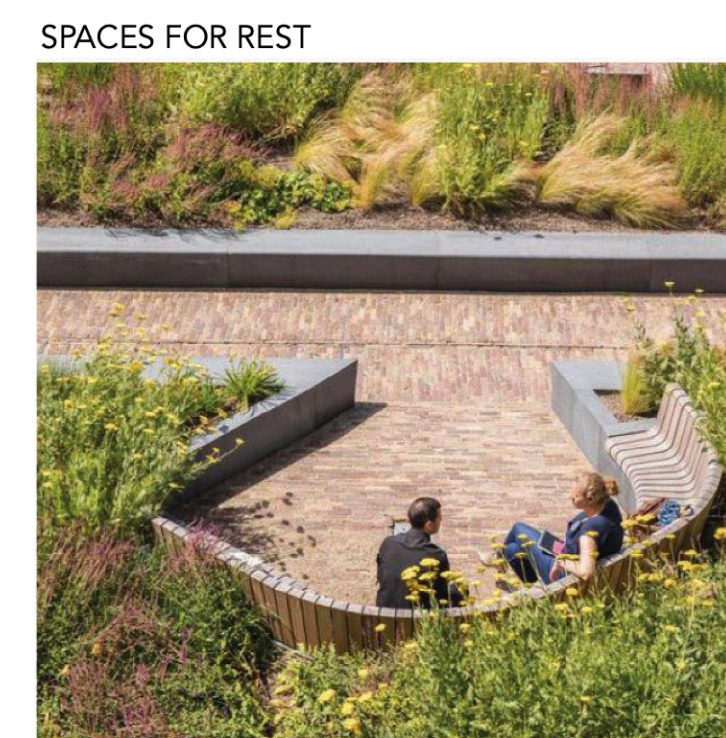

LEGEND

SYMBOL	QTY	DESCRIPTION
		PAVING TYPE 1 CIP Concrete
		PLANTING Garry Oak Ecosystem
		BOLLARD
		HERITAGE LIGHT FIXTURES
		CAFE FURNITURE
		PUBLIC ART FEATURE
		BIKE PARKING
		CIP CONCRETE RETAINING WALLS & SEATING
		BUS SHELTER
		STAIRS

LEGEND

SYMBOL	QTY	DESCRIPTION
		PAVING
		PLANTING Garry Oak Ecosystem
		PLAY SURFACE
		MOVEABLE FURNITURE
		OUTDOOR KITCHEN AREA
		HARVEST TABLE
		BAR TABLE
		PLAY STRUCTURE