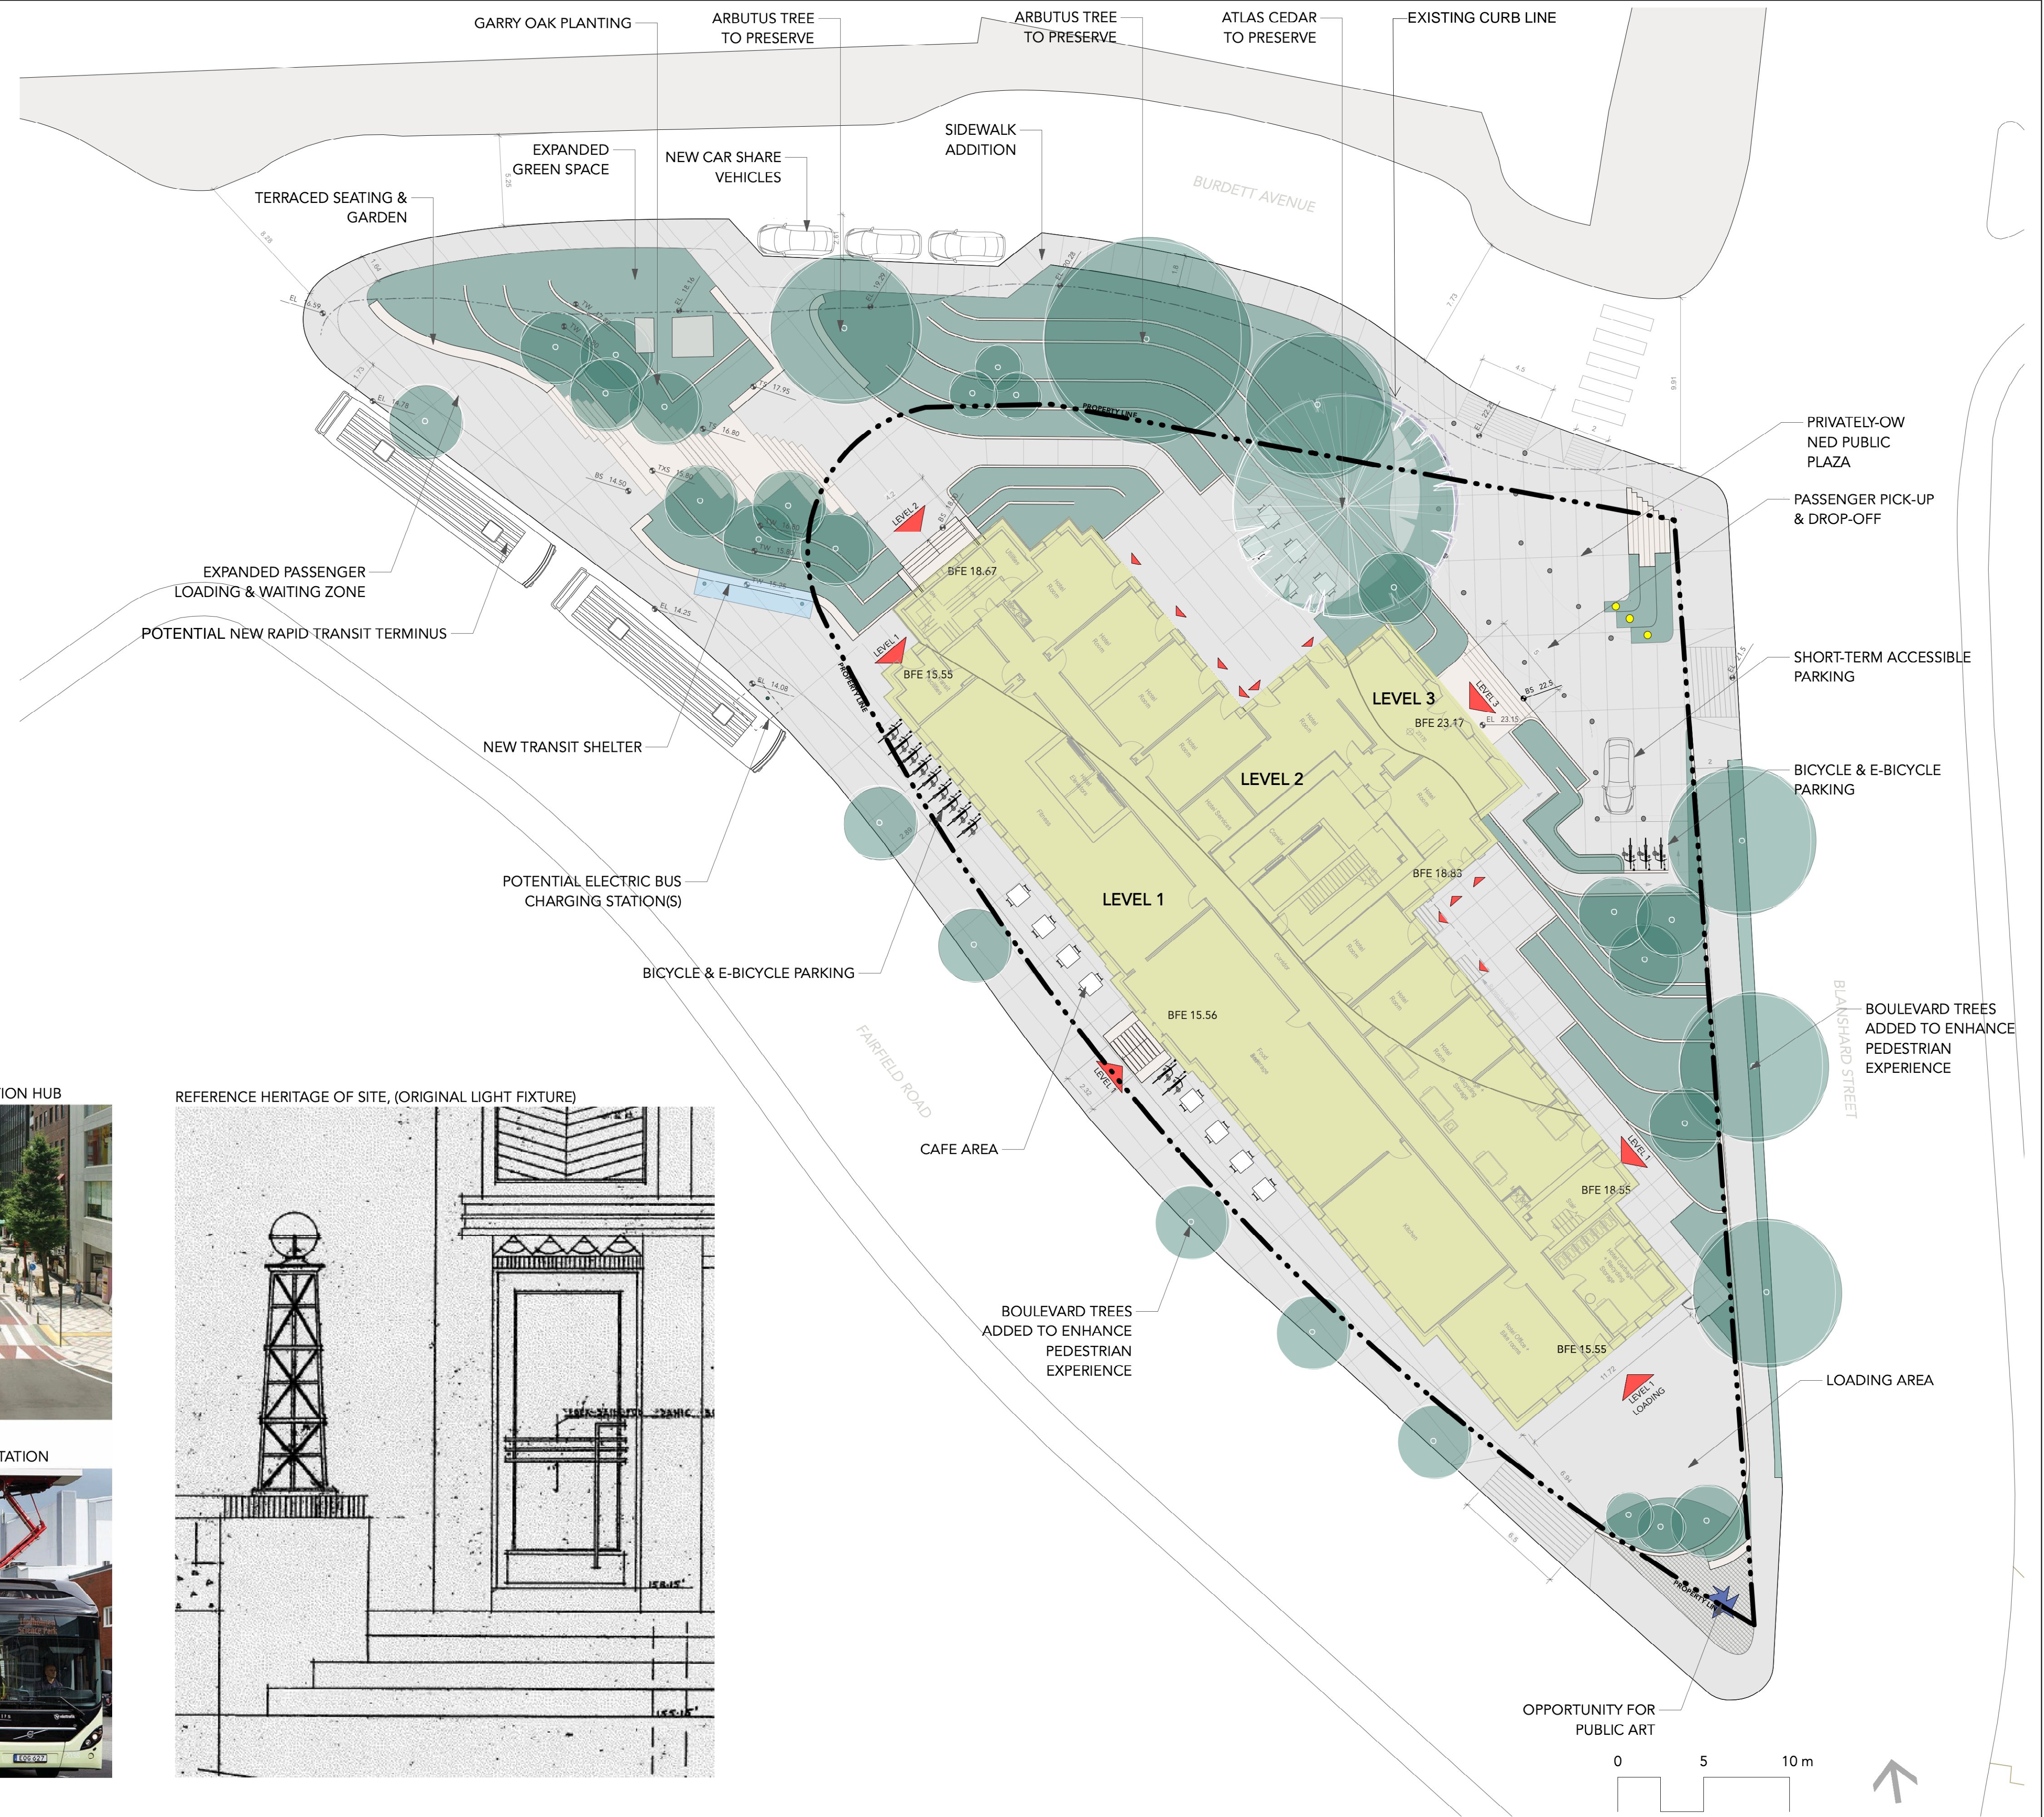

LEGEND

SYMBOL	QTY	DESCRIPTION
		PAVING TYPE 1 CIP Concrete
		PLANTING Garry Oak Ecosystem
		BOLLARD
		HERITAGE LIGHT FIXTURES
		CAFE FURNITURE
		PUBLIC ART FEATURE
		BIKE PARKING
		CIP CONCRETE RETAINING WALLS & SEATING
		BUS SHELTER
		STAIRS

LEGEND

SYMBOL	QTY	DESCRIPTION
		PAVING
		PLANTING Garry Oak Ecosystem
		PLAY SURFACE
		MOVEABLE FURNITURE
		OUTDOOR KITCHEN AREA
		HARVEST TABLE
		BAR TABLE
		PLAY STRUCTURE