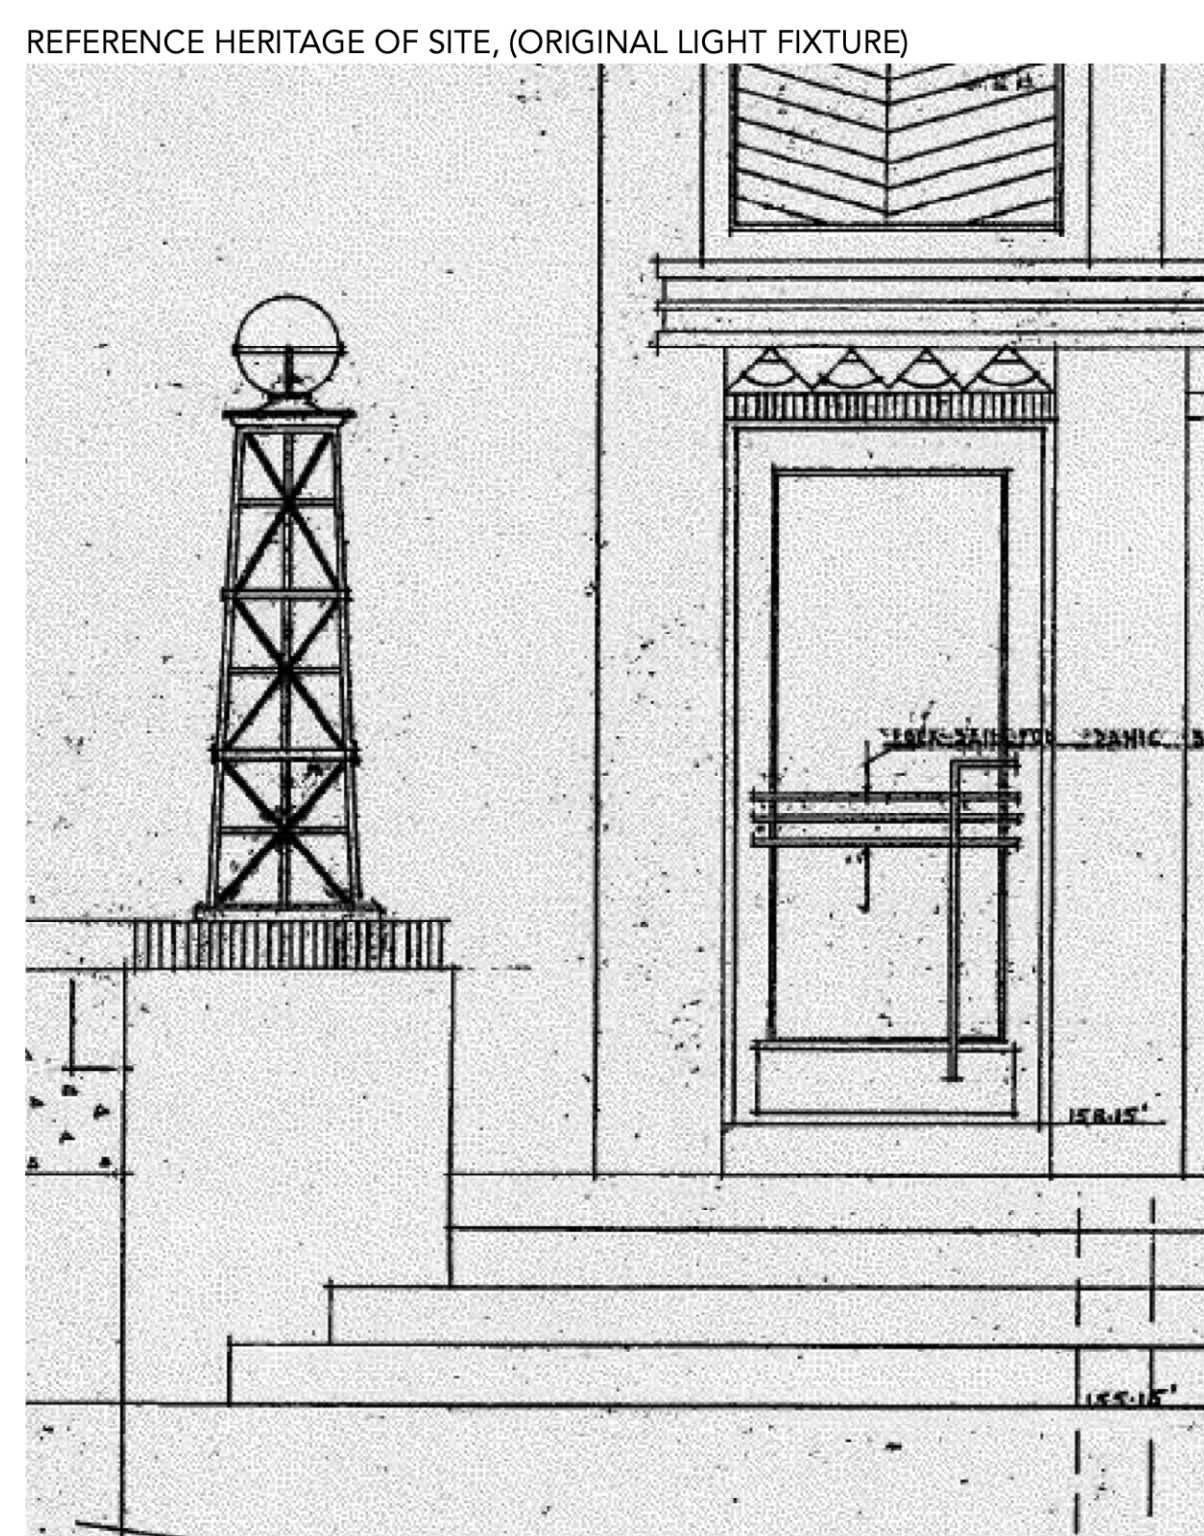

LEGEND

SYMBOL	QTY	DESCRIPTION
		PAVING TYPE 1 CIP Concrete
		PLANTING Garry Oak Ecosystem
		BOLLARD
		HERITAGE LIGHT FIXTURES
		CAFE FURNITURE
		PUBLIC ART FEATURE
		BIKE PARKING
		CIP CONCRETE RETAINING WALLS & SEATING
		BUS SHELTER
		STAIRS

LEGEND

SYMBOL	QTY	DESCRIPTION
		PAVING
		PLANTING Garry Oak Ecosystem
		PLAY SURFACE
		MOVEABLE FURNITURE
		OUTDOOR KITCHEN AREA
		HARVEST TABLE
		BAR TABLE
		PLAY STRUCTURE