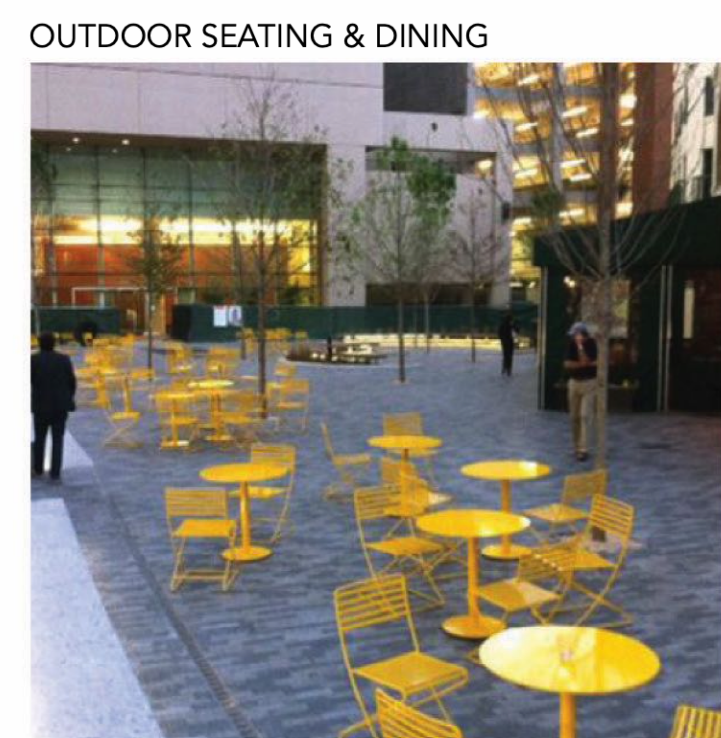

LEGEND

SYMBOL	QTY	DESCRIPTION
		PAVING TYPE 1 CIP Concrete
		PLANTING Garry Oak Ecosystem
		BOLLARD
		HERITAGE LIGHT FIXTURES
		CAFE FURNITURE
		PUBLIC ART FEATURE
		BIKE PARKING
		CIP CONCRETE RETAINING WALLS & SEATING
		BUS SHELTER
		STAIRS

LEGEND

SYMBOL	QTY	DESCRIPTION
		PAVING
		PLANTING Garry Oak Ecosystem
		PLAY SURFACE
		MOVEABLE FURNITURE
		OUTDOOR KITCHEN AREA
		HARVEST TABLE
		BAR TABLE
		PLAY STRUCTURE