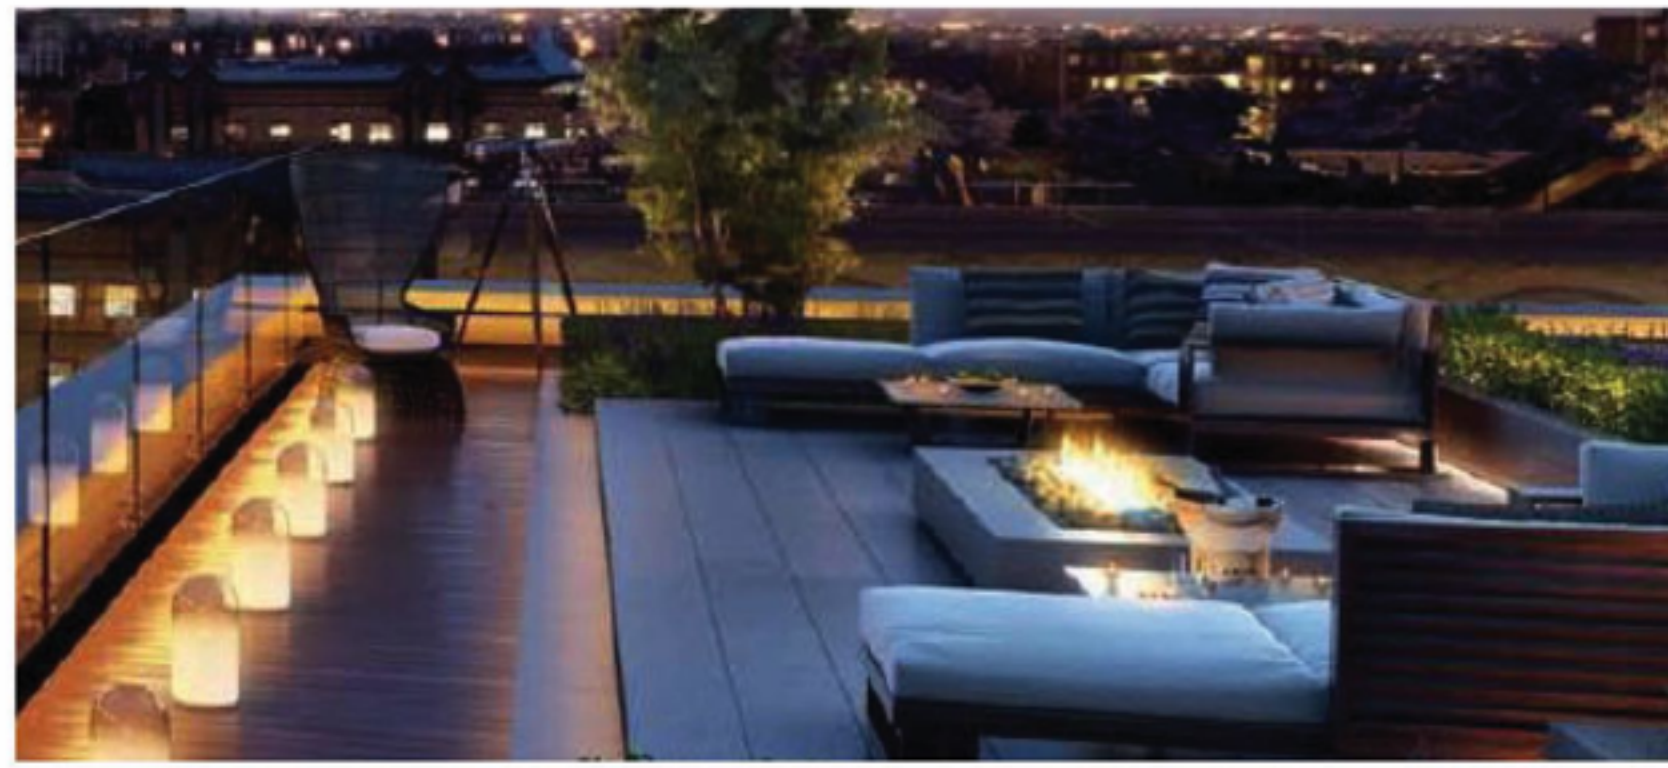

LEGEND

SYMBOL	QTY	DESCRIPTION
		PAVING TYPE 1 CIP Concrete
		PLANTING Garry Oak Ecosystem
		BOLLARD
		HERITAGE LIGHT FIXTURES
		CAFE FURNITURE
		PUBLIC ART FEATURE
		BIKE PARKING
		CIP CONCRETE RETAINING WALLS & SEATING
		BUS SHELTER
		STAIRS

LEGEND

SYMBOL	QTY	DESCRIPTION
		PAVING
		PLANTING Garry Oak Ecosystem
		PLAY SURFACE
		MOVEABLE FURNITURE
		OUTDOOR KITCHEN AREA
		HARVEST TABLE
		BAR TABLE
		PLAY STRUCTURE